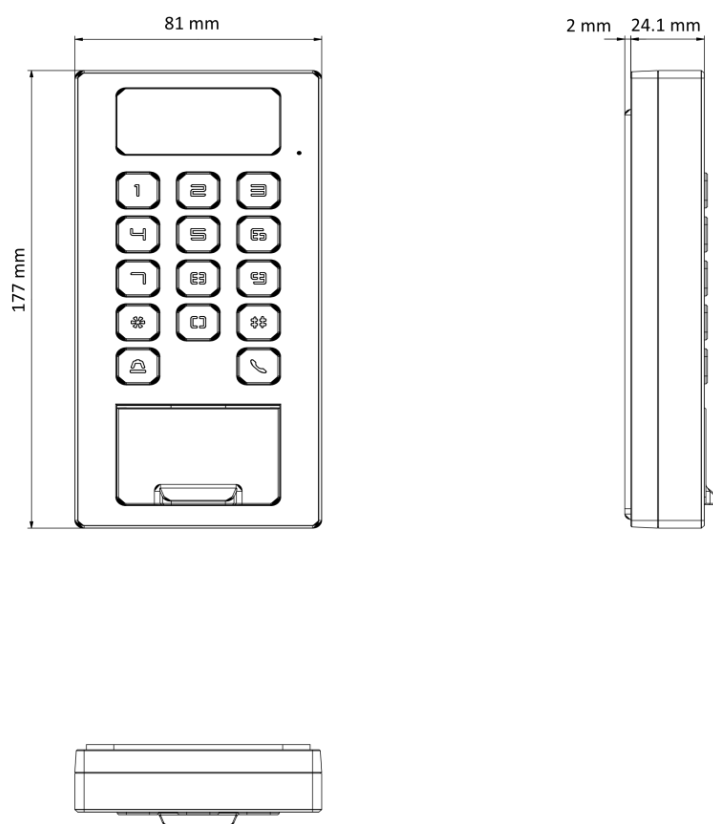

General	
Built-in access controller	Yes
Supplement light	White light and IR light
Power supply	1 A (12 VDC to 24 VDC)
Power consumption	≤ 12 W
Working temperature	-40 °C to 70 °C (-40 °F to 158 °F)
Protective level	IK09, IP65
Language	Arabic, English, French, Indonesian, Italian, Portuguese (Brazil), Russian, Spanish (Europe), Thai, Ukrainian, Vietnamese, German, Polish, Hungarian, Czech, Romanian, Bulgarian, Croatian, Serbian, Greek, Slovak, Portuguese, Dutch, and Turkish
Function	
Video intercom	Support
Live view	Support
Two-way audio	Support
Multi-factor authentication	Support

Dimension

Mailing Address

VOSTOK Trading L.L.C,
304, 3rd Floor, Al Tawhidi Building,
Khaleed Bin Waleed Road,
P.O. Box: 27106 - Dubai,
UNITED ARAB EMIRATES.

Contact Details

Tel: (+971 4) 3558816

Fax: (+971 4) 3558817

Email : sales1@digitalgardian.com /
sales2@digitalgardian.com /